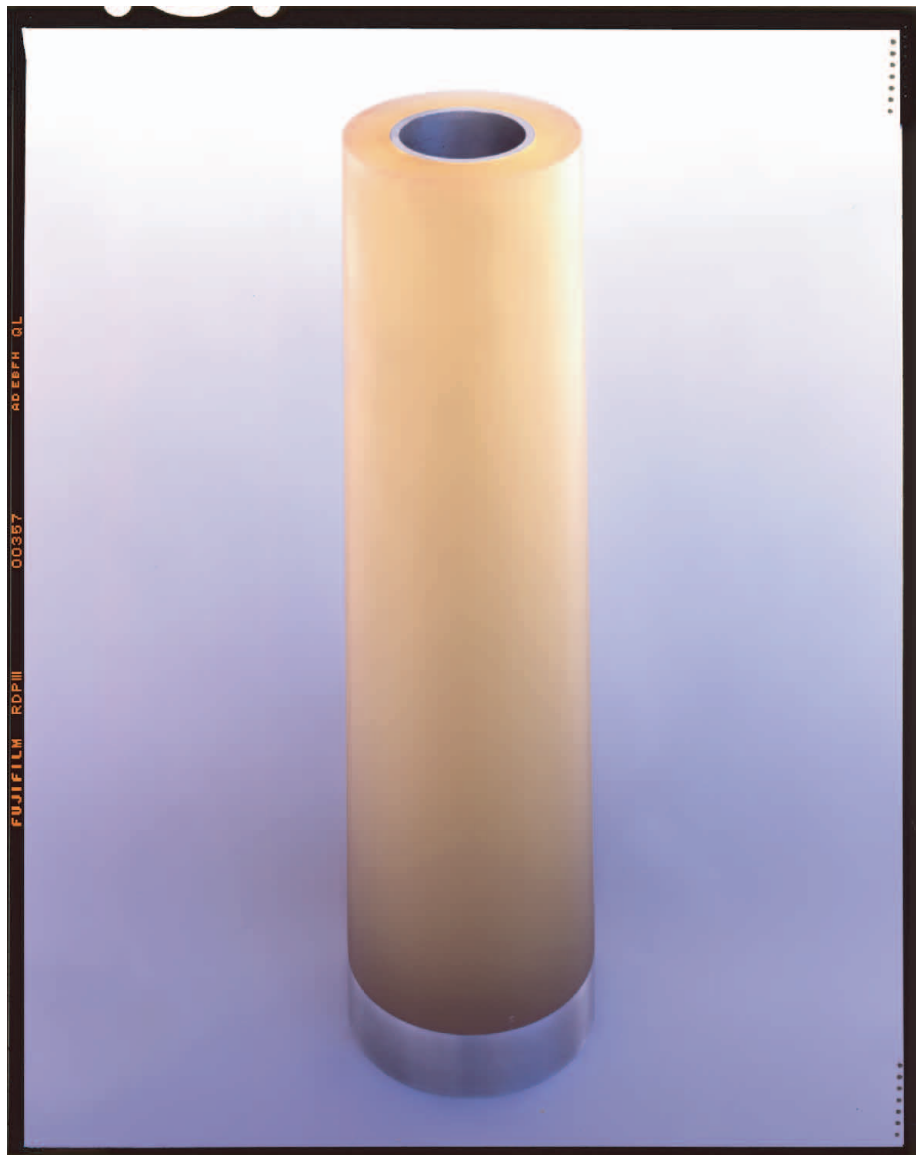

Gulassa & Co., Inc. 6 Dravus St. Seattle WA 98109 Tel:206.283-1810 Fax:206.283-2655

FUJIFILM RDP111 00357 ABEFPH QL

table

light

seat

vase

other

SIZE:	Ø 4" dia	H 13"	Works : By Gulassa	
FINISH: RESIN & ALUMINUM			NAME: ROUND RESIN VASE	